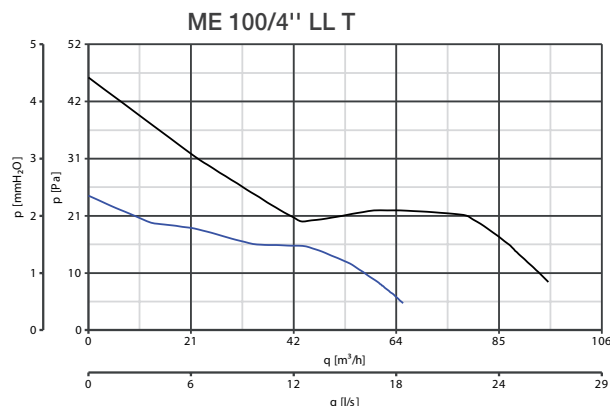

PUNTO EVO WHITE GOLD
2 models, dia. 100,
Long Life and Long Life Timer

- ME 100/4" LL WHITE GOLD
Code 11309
- ME 100/4" LL T WHITE GOLD
Code 11319

NEW

PUNTO EVO Gold

WALL AXIAL FANS

www.vortice-export.com

TECHNICAL DATA

Models	Code		V - 50 Hz	W min/max	A min/max	RPM min/max	Max Airflow		Max Pressure		Lp dB(A) 3m min/max	°C max	IP
		timer					m³/h min/max	l/s min/max	mmH₂O min/max	Pa min/max			
ME 100/4" LL YELLOW GOLD	11306	11316	230	5 9	0.039 0.052	1700 2240	65 95	18.1 26.4	2.5 4.7	24.52 46.09	20.8 26.9	50	45
ME 100/4" LL PINK GOLD	11307	11317											
ME 100/4" LL BLACK GOLD	11308	11318											
ME 100/4" LL WHITE GOLD	11309	11319											

LONG LIFE 30.000 h

PERFORMANCE CURVES

DIMENSIONS

Models	A	B	C	Ø D	E	F	G	H	Ø L	Kg
ME 100/4" LL	159	159	116.5	98	61.5	40.5	132	132	3.5	0.60
ME 100/4" LL T										

Dimensions (mm)

Cod. 5.170.084.676	07/14
--------------------	-------