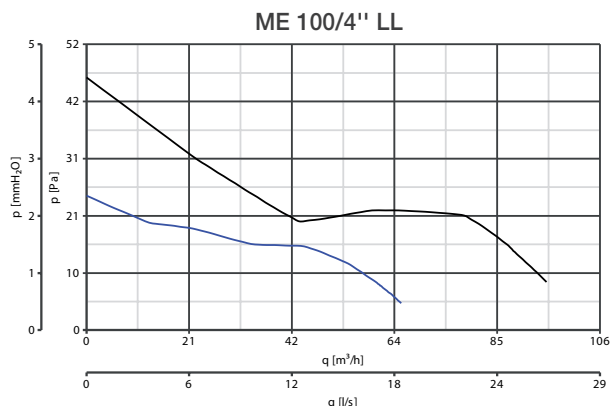

PUNTO EVO WHITE GOLD
2 models, dia. 100,
Long Life and Long Life Timer

- ME 100/4" LL WHITE GOLD
Code 11309
- ME 100/4" LL T WHITE GOLD
Code 11319

NEW

PUNTO EVO Gold

WALL AXIAL FANS

www.vortice-export.com

TECHNICAL DATA

Models	Code		V - 50 Hz	W min/max	A min/max	RPM min/max	Max Airflow		Max Pressure		Lp dB(A) 3m min/max	°C max	IP
		timer					m³/h min/max	l/s min/max	mmH₂O min/max	Pa min/max			
ME 100/4" LL YELLOW GOLD	11306	11316	230	5 9	0.039 0.052	1700 2240	65 95	18.1 26.4	2.5 4.7	24.52 46.09	20.8 26.9	50	45
ME 100/4" LL PINK GOLD	11307	11317											
ME 100/4" LL BLACK GOLD	11308	11318											
ME 100/4" LL WHITE GOLD	11309	11319											

LONG LIFE 30.000 h

PERFORMANCE CURVES

DIMENSIONS

Models	A	B	C	Ø D	E	F	G	H	Ø L	Kg
ME 100/4" LL	159	159	116.5	98	61.5	40.5	132	132	3.5	0.60
ME 100/4" LL T										

Dimensions (mm)

Cod. 5.170.084.676	07/14
--------------------	-------