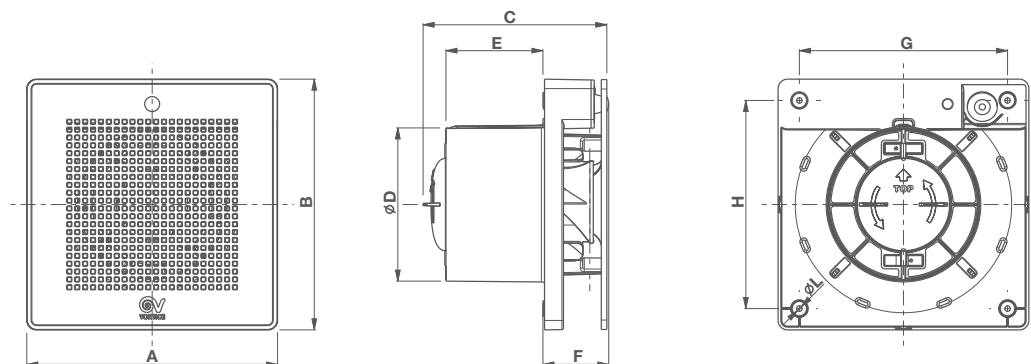

LONG LIFE 30.000 h

PERFORMANCE CURVES

DIMENSIONS

Models	A	B	C	Ø D	E	F	G	H	Ø L	Kg
ME 100/4" LL	159	159	116.5	98	61.5	40.5	132	132	3.5	0.60
ME 100/4" LL T										

Dimensions (mm)

Cod. 5.170.084.676	07/14
--------------------	-------